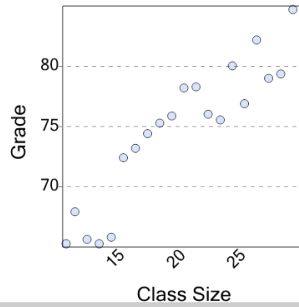

Graphing - Scatter Plot (Linear) - Graph to Correlation Direction

1 What is the correlation direction on this scatter plot?

- A negative correlation
- B positive correlation
- C no correlation

2 What is the correlation direction on this scatter plot?

- A negative correlation
- B positive correlation
- C no correlation

3 What is the correlation direction on this scatter plot?

- A negative correlation
- B no correlation
- C positive correlation

4 What is the correlation direction on this scatter plot?

- A negative correlation
- B positive correlation
- C no correlation

5 What is the correlation direction on this scatter plot?

- A positive correlation
- B negative correlation
- C no correlation

6 What is the correlation direction on this scatter plot?