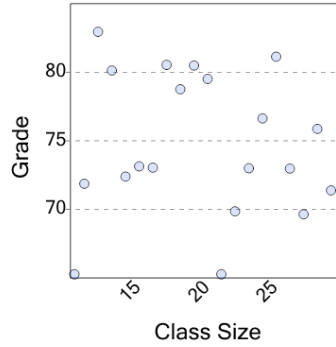

Graphing - Scatter Plot (Linear) - Graph to Response Variable

1

What is the response variable on this scatter plot?

A	B
Grade	Class Size

2

What is the response variable on this scatter plot?

A	B
Class Size	Grade

3

What is the response variable on this scatter plot?

A	B
Points	Age

4

What is the response variable on this scatter plot?

A	B
Age	Weight

5

What is the response variable on this scatter plot?

A	B
Age	Weight

6

What is the response variable on this scatter plot?

A	B
Points	Age

7

What is the response variable on this scatter plot?

A	B
Mark	Exam Length

8

What is the response variable on this scatter plot?

A	B
Sales	Temperature